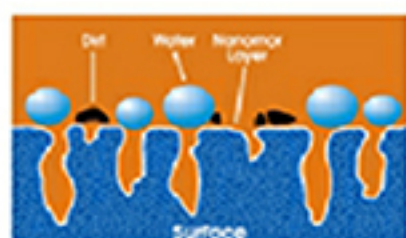

.:SIGMAtek **SURFACE COATING**
NON-ABSORBENT SURFACE PROTECTION

.:SIGMAtek SURFACE COATING

NON-ABSORBENT SURFACE TREATMENT

PRESERVES AND PROTECTS AGAINST WATER, OIL AND FATS

SIGMAtek Non-Absorbent Surface Treatment (NABS) creates a unified, flexible, and environmentally friendly layer which inhibits the reproduction of bacteria and rejects soiling of any kind. At 1/500th the size of a human hair, the coating alters the surface properties of the substrate itself while leaving the physical appearance unchanged.

The technology is designed to leave a super-thin coating on the treated surface - covering every thread in a fabric or getting into surface imperfections and pores (see top left image). This coating helps to repel staining and makes cleaning easier and more efficient. This treatment reduces the amount of labour time, intensity and cleaning products needed to clean a surface. In addition, these surfaces also offer passive germ protection by reducing the ability for germs and organic matter to grow. Corrosion inhibitors and active germ protection solutions are available as well.

Non-Absorbent is available in 1 litre bottles or in bulk containers. The 1 litre size for spray-on applications covers 100-140 square meters of coverage per bottle depending on the surface. Freight is F.O.B. Laval, Quebec. Local customs charges, taxes, etc are also the responsibility of the buyer. May cause eye, lung and or skin irritation during application therefore eye and respiratory protection, along with gloves, are recommended. See MSDS sheet for full safety details.