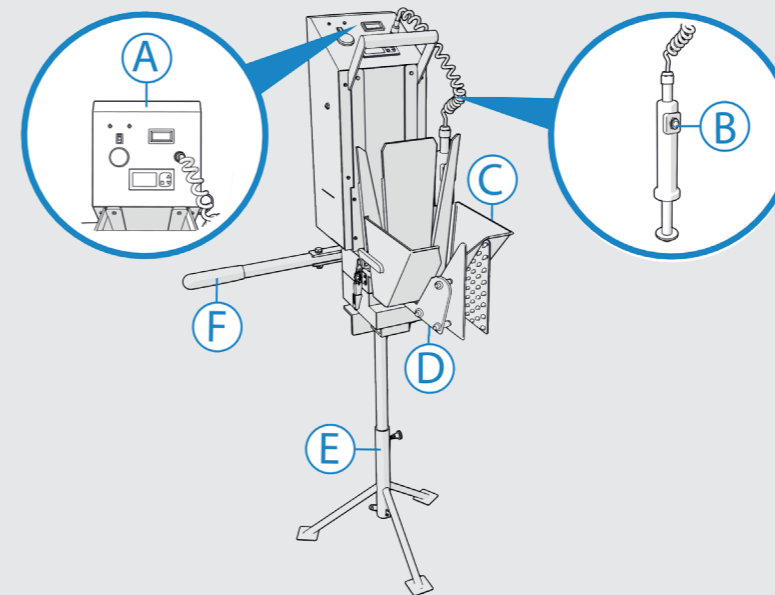

W2H Euthanizer

Top Equipment

Quick, stress-free euthanasia of poultry with electricity

Farmers with poultry barns are in great need of a method to euthanize irrecoverably sick, paralyzed or crippled poultry quickly, effectively and in a manner that is completely painless and stress-free for the animals. The H2H Euthanizer meets all these conditions and has been scientifically tested. H2H stands for 'head to heart' and concisely conveys the unique principle behind this device: stress-free euthanasia with electricity.

- A Operator display
- B Cloaca electrode
- C Cone
- D Head electrodes
- E Tripod
- F Lever

The benefits at a glance

- The animal remains calm in the cone
- The animal shows no signs of stress
- Verifiable and effective euthanasia
- No return of respiration
- Effective euthanasia directly from head to heart
- Operates at 230V and a frequency of 50Hz
- Portable device, suitable for use anywhere
- Rechargeable battery
- Safe and easy for use by one person
- Functions in accordance with EC Regulation 1099/2009

Quick and stress-free

The H2H Euthanizer is a mobile device that kills individual poultry using an electric current. The animal is supported, head down, in a flexible cone. The head is held in place by two electrode plates, positioned by a lever. An electrode is simultaneously placed on the cloaca. This is a manual action that can be performed quickly and without stress for the animal.