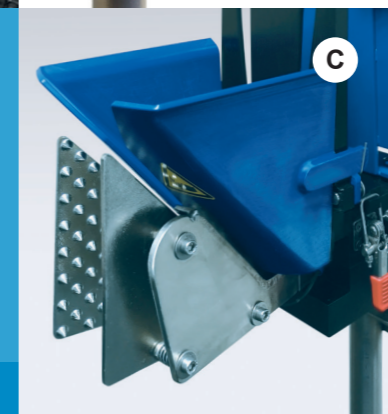

Developed on the basis of ministerial recommendation

For the euthanasia of irrecoverably sick, paralyzed or crippled poultry in the poultry holding there is a need for practical methods that farmers can use themselves. In response to this need, the Dutch Ministry of Agriculture, Nature and Food Quality sought expert advice. The expert group recommended various euthanasia methods for different groups of animals. For the on-farm euthanasia of poultry, electrocution is a recommended method. Based on this positive recommendation, Top Equipment B.V. developed the H2H Euthanizer.

H2H Euthanizer meets all ministerial conditions

Conditions for euthanasia by electrical current are that the current administered must flow through both the brain and the heart. The current intensity must also be sufficient to make the method irreversible. The H2H Euthanizer meets all these conditions. This allows poultry to be killed immediately in a controlled manner.

- A Operator display
- B Cloaca electrode
- C Cone
- D Head electrodes
- E Tripod
- F Lever

The benefits at a glance

- The animal remains calm in the cone
- The animal shows no signs of stress
- Verifiable and effective euthanasia
- No return of respiration
- Effective euthanasia directly from head to heart
- Operates at 230V and a frequency of 50Hz
- Portable device, suitable for use anywhere
- Rechargeable battery
- Safe and easy for use by one person
- Functions in accordance with EC Regulation 1099/2009

Quick and stress-free

The H2H Euthanizer is a mobile device that kills individual poultry using an electric current. The animal is supported, head down, in a flexible cone. The head is held in place by two electrode plates, positioned by a lever. An electrode is simultaneously placed on the cloaca. This is a manual action that can be performed quickly and without stress for the animal.