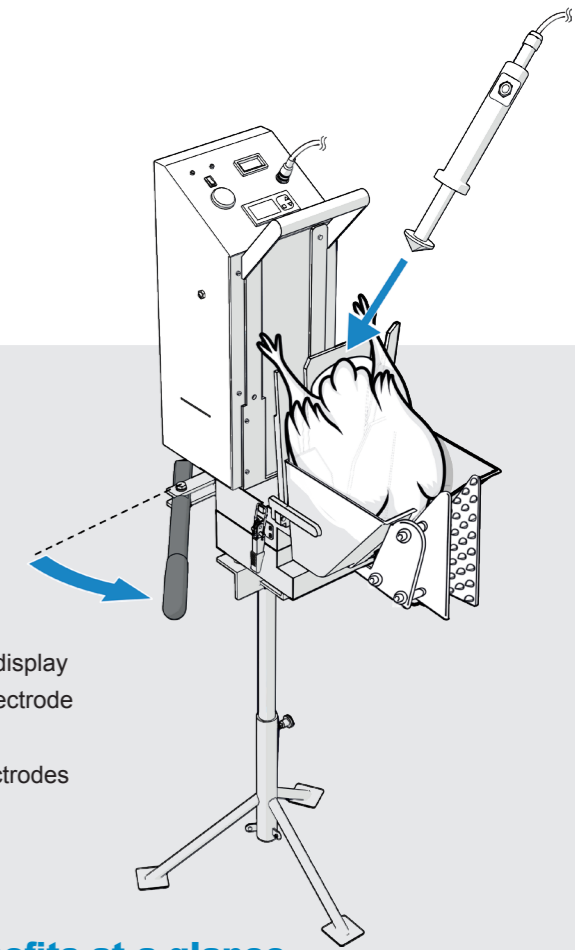

Developed on the basis of ministerial recommendation

For the euthanasia of irrecoverably sick, paralyzed or crippled poultry in the poultry holding there is a need for practical methods that farmers can use themselves. In response to this need, the Dutch Ministry of Agriculture, Nature and Food Quality sought expert advice. The expert group recommended various euthanasia methods for different groups of animals. For the on-farm euthanasia of poultry, electrocution is a recommended method. Based on this positive recommendation, Top Equipment B.V. developed the H2H Euthanizer.

- A Operator display
- B Cloaca electrode
- C Cone
- D Head electrodes
- E Tripod
- F Lever

The benefits at a glance

- The animal remains calm in the cone
- The animal shows no signs of stress
- Verifiable and effective euthanasia
- No return of respiration
- Effective euthanasia directly from head to heart
- Operates at 230V and a frequency of 50Hz
- Portable device, suitable for use anywhere
- Rechargeable battery
- Safe and easy for use by one person
- Functions in accordance with EC Regulation 1099/2009

Quick and stress-free

The H2H Euthanizer is a mobile device that kills individual poultry using an electric current. The animal is supported, head down, in a flexible cone. The head is held in place by two electrode plates, positioned by a lever. An electrode is simultaneously placed on the cloaca. This is a manual action that can be performed quickly and without stress for the animal.

'Head to heart' method: immediate loss of consciousness

When the start button is pressed a 230V/50Hz electric current passes through the body. With this effective 'head to heart' method the animal is rendered immediately unconscious by the administered electric current. This method leads irreversibly to death.