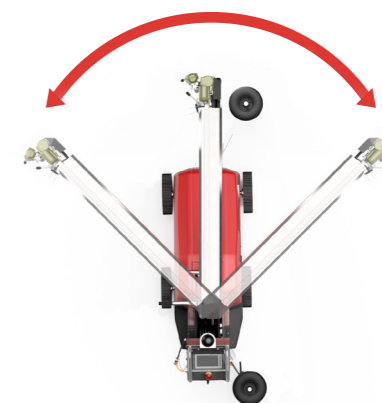

## Range of motion developed for precision

Forward/Backward

Tower

Joystick teaching

With a clear touch screen and a joystick, it is easy to teach the robot how to perform future washes.

Connection

Wi-fi/mobile connection to the internet for support, updates, backups and alarm function via SMS.

Boom

Telescope

Arm

Nozzle 360°

## Technical specifications

		US customary units
Total width:	680 mm	26.77 in
Total width with special wheels:	610 mm	24.01 in
Total length when retracted:	1 930 mm	75.98 in
Total height when retracted:	1 610 mm	63.39 in
Effective working range:	Approx. 6 m with double nozzle	Approx. 19.7 ft
Frame:	Stainless Steel	
Power supply:	Battery (30-40h)	
Weight:	270 kg	595 lb
Alarm device:	Via internet mobile network/Wi-fi	
Hose couplings:	Stainless steel	
High pressure hose on reel:	Lenght 50 m, Ø 3/8"	Lenght 164.04 ft, Ø 3/8"
Required water pressure:	180-220 bar	
Required water flow:	15-18 liter/min	3.95-4.76 gpm