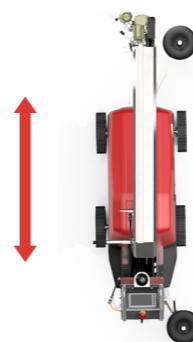

## Range of motion developed for precision

Forward/Backward

Tower

## Technical specifications

		US customary units
Total width:	680 mm	26.77 in
Total width with special wheels:	610 mm	24.01 in
Total length when retracted:	1 930 mm	75.98 in
Total height when retracted:	1 610 mm	63.39 in
Effective working range:	Approx. 6 m with double nozzle	Approx. 19.7 ft
Frame:	Stainless Steel	
Power supply:	Battery (30-40h)	
Weight:	270 kg	595 lb
Alarm device:	Via internet mobile network/Wi-fi	
Hose couplings:	Stainless steel	
High pressure hose on reel:	Lenght 50 m, Ø 3/8"	Lenght 164.04 ft, Ø 3/8"
Required water pressure:	180-220 bar	
Required water flow:	15-18 liter/min	3.95-4.76 gpm