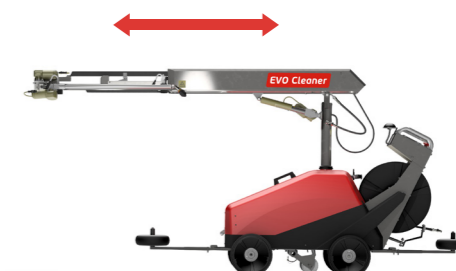

Range of motion developed for precision

Automated washing routines tailored to your needs

With easy joystick teaching, you can create your barn's optimal washing routine.

The robot's basic programs only need to be set up once, but you can fine-tune or make temporary adjustments to the washing routine at any time, all according to your needs and wishes.

With a clear touch screen and a joystick, it is easy to teach the robot how to perform future washes.

Wi-fi/mobile connection to the internet for support, updates, backups and alarm function via SMS.

Due to its smooth and precise movements, the robot has a low water consumption of approx. 14.5 l/minute.

The robot can wash around the clock, enabling more efficient washing and longer drying times.

Boom

Telescope