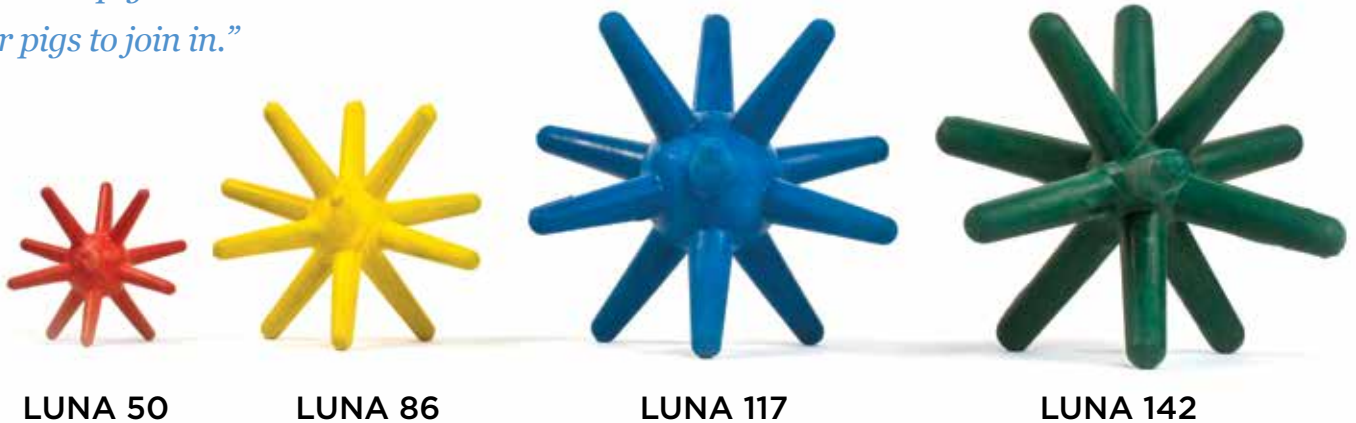

ENVIRONMENTAL ENRICHMENT FOR PIGS

“Pigs interact with the EASYFIX LUNA up to 80% of the time. The combination of mobility and rollability retains the pigs interest and motivates other pigs to join in.”

EASYFIX LUNA

The new EASYFIX Luna range of floor products are designed to provide environmental enrichment for pigs. There are four products in the new range, developed specifically for piglets, weaners, finishers and sows.

Made from high quality natural rubber, the products are pliable, durable and safe for pigs to bite on. They are working extremely well on university research farms and commercial farms in Ireland and Germany.

BENEFITS	FEATURES
<ul style="list-style-type: none"> • Environmental enrichment helps to reduce tail, ear and side biting. • The pig enrichment devices remain at floor level, imitating the pig's natural posture and behaviour. • Up to 6 pigs can interact with the device at the same time. • The Luna combines mobility and rollability, whilst always remaining in reach. • No cleaning required. 	<ul style="list-style-type: none"> • Made from a high quality natural rubber compound. • Unique design with 12 protruding rubber legs. • Only 3 legs are in contact with the floor at any time. • Brightly coloured for easy observation in the pen. • Fully REACH Compliant.